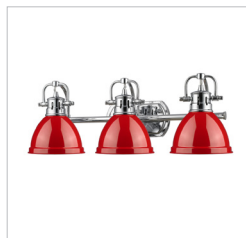

Also Available

3602-BA3 CH-RD